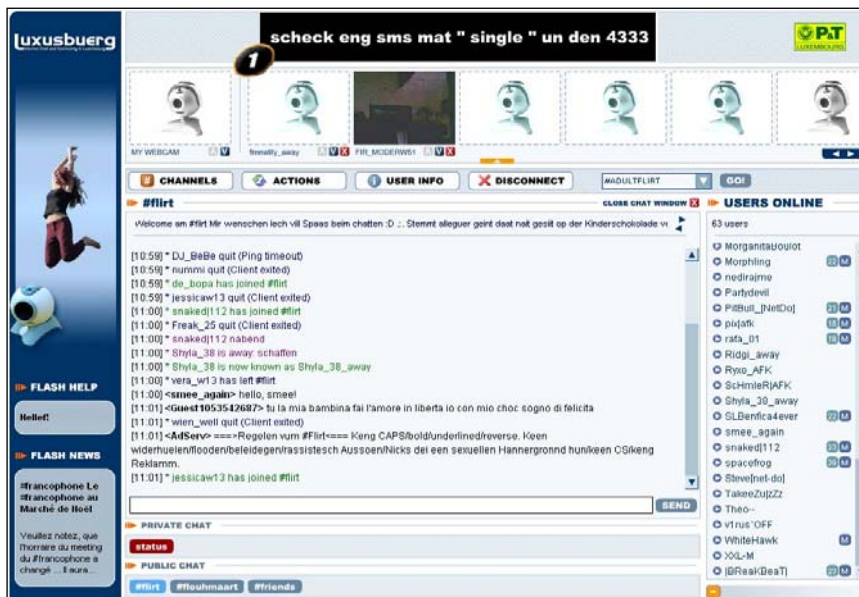

Interface FLASH

Contact

#luxusbuerg asbl
M. Lee FELTEN,
M. Steve MEYERS

Tel. : +352 691 198006

Fax : +352 26 51 13 96

E-mail : pub@luxusbuerg.lu

Internet : www.luxusbuerg.lu